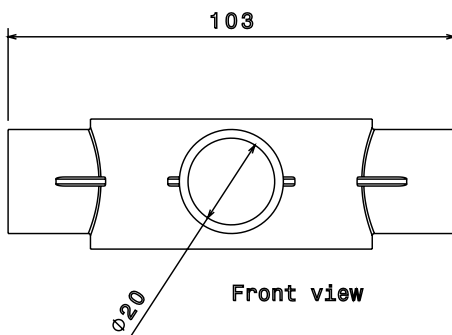

PRODUCT CODE: PB5B
PVC CONDUIT BOX

DESCRIPTION

20mm Intersection PVC Conduit Box

FINISH

Black

MATERIAL

PVC

PACKAGING

Packed in qty 20

ADDITIONAL NOTES

Manufactured to BS4607 part 1
Product includes 2 x M4 Brass Inserts

Isometric view

Front view

Side view

Top view