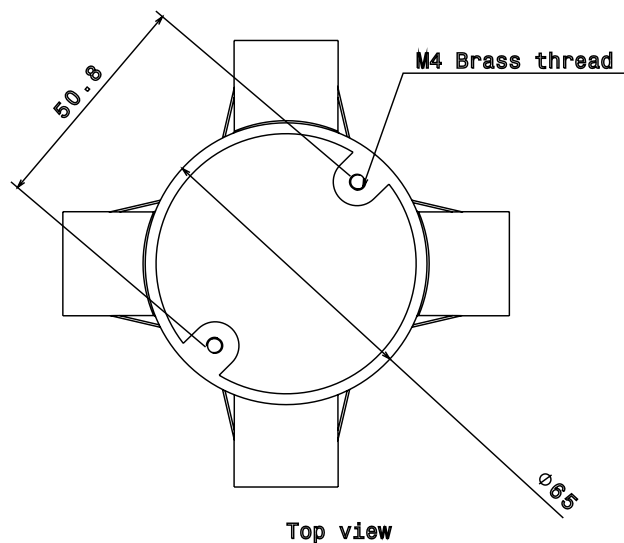

PRODUCT CODE: PB5B
PVC CONDUIT BOX

DESCRIPTION

20mm Intersection PVC Conduit Box

FINISH

Black

MATERIAL

PVC

PACKAGING

Packed in qty 20

ADDITIONAL NOTES

Manufactured to BS4607 part 1
Product includes 2 x M4 Brass Inserts

Isometric view

Front view

Side view

Top view